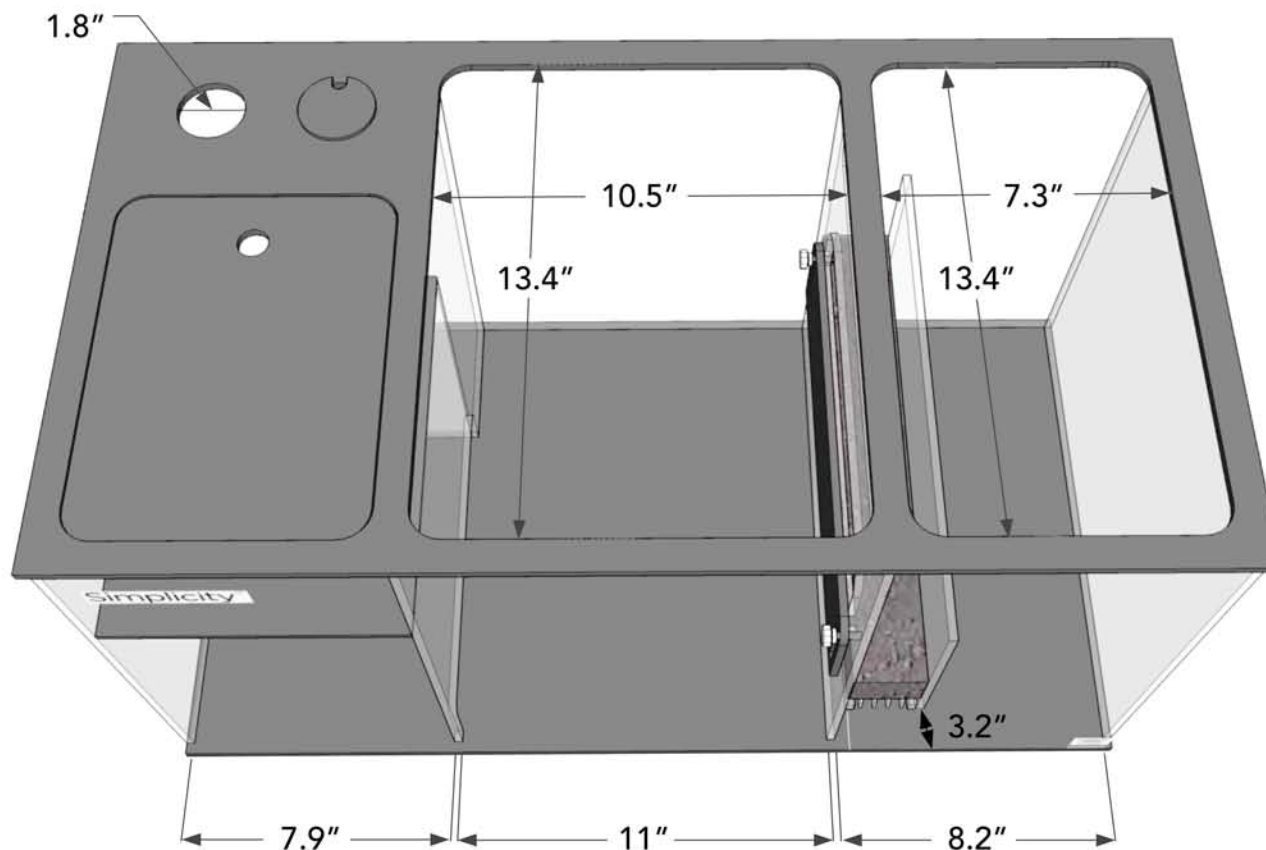

Simplicity™ 150SS Deluxe Reef Sump

SIMPLE • EFFECTIVE • AFFORDABLE

150SS Deluxe Reef Sump Dimensions