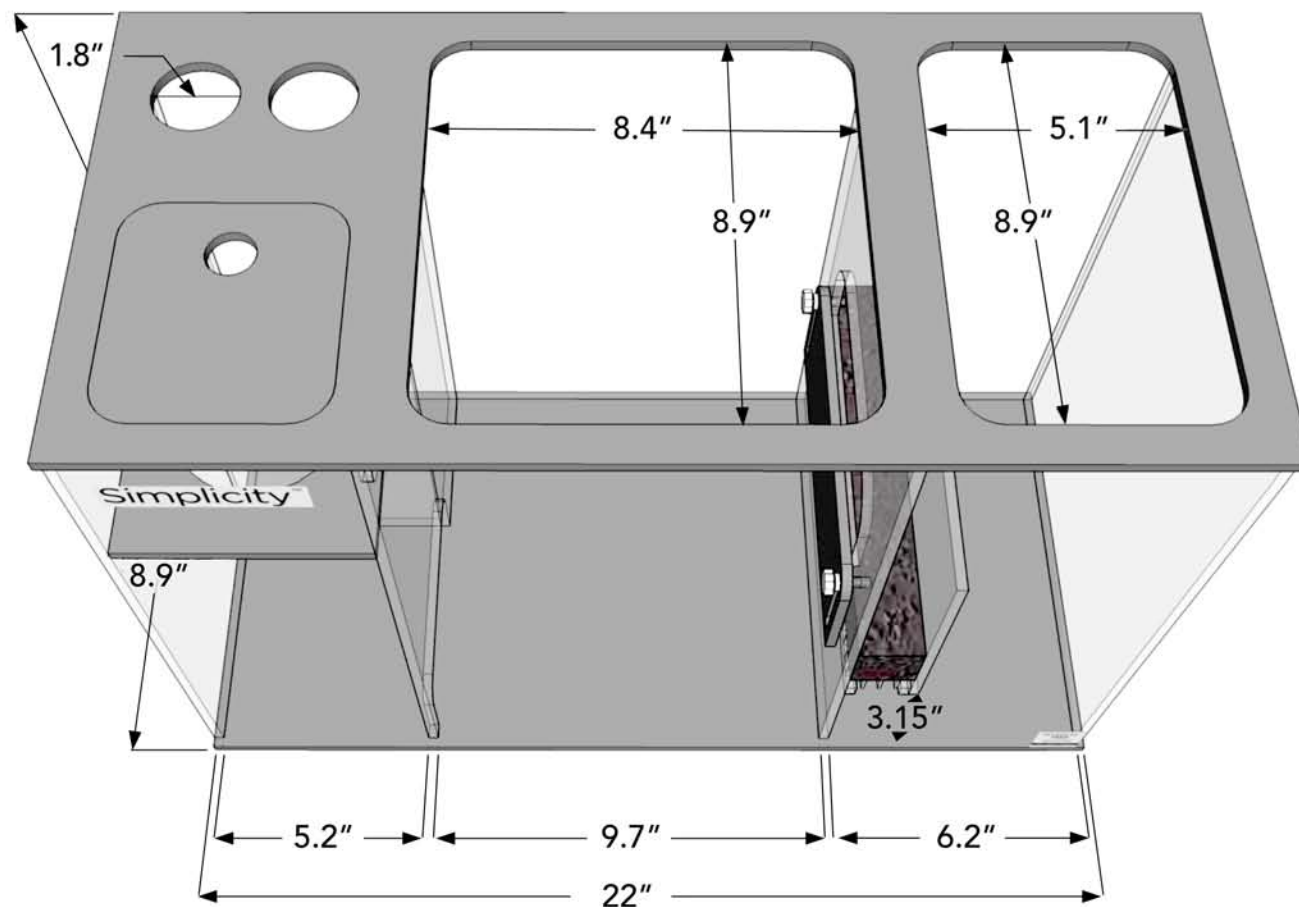

Simplicity™ 75SS Deluxe Reef Sump

SIMPLE • EFFECTIVE • AFFORDABLE

75SS Deluxe Reef Sump Dimensions